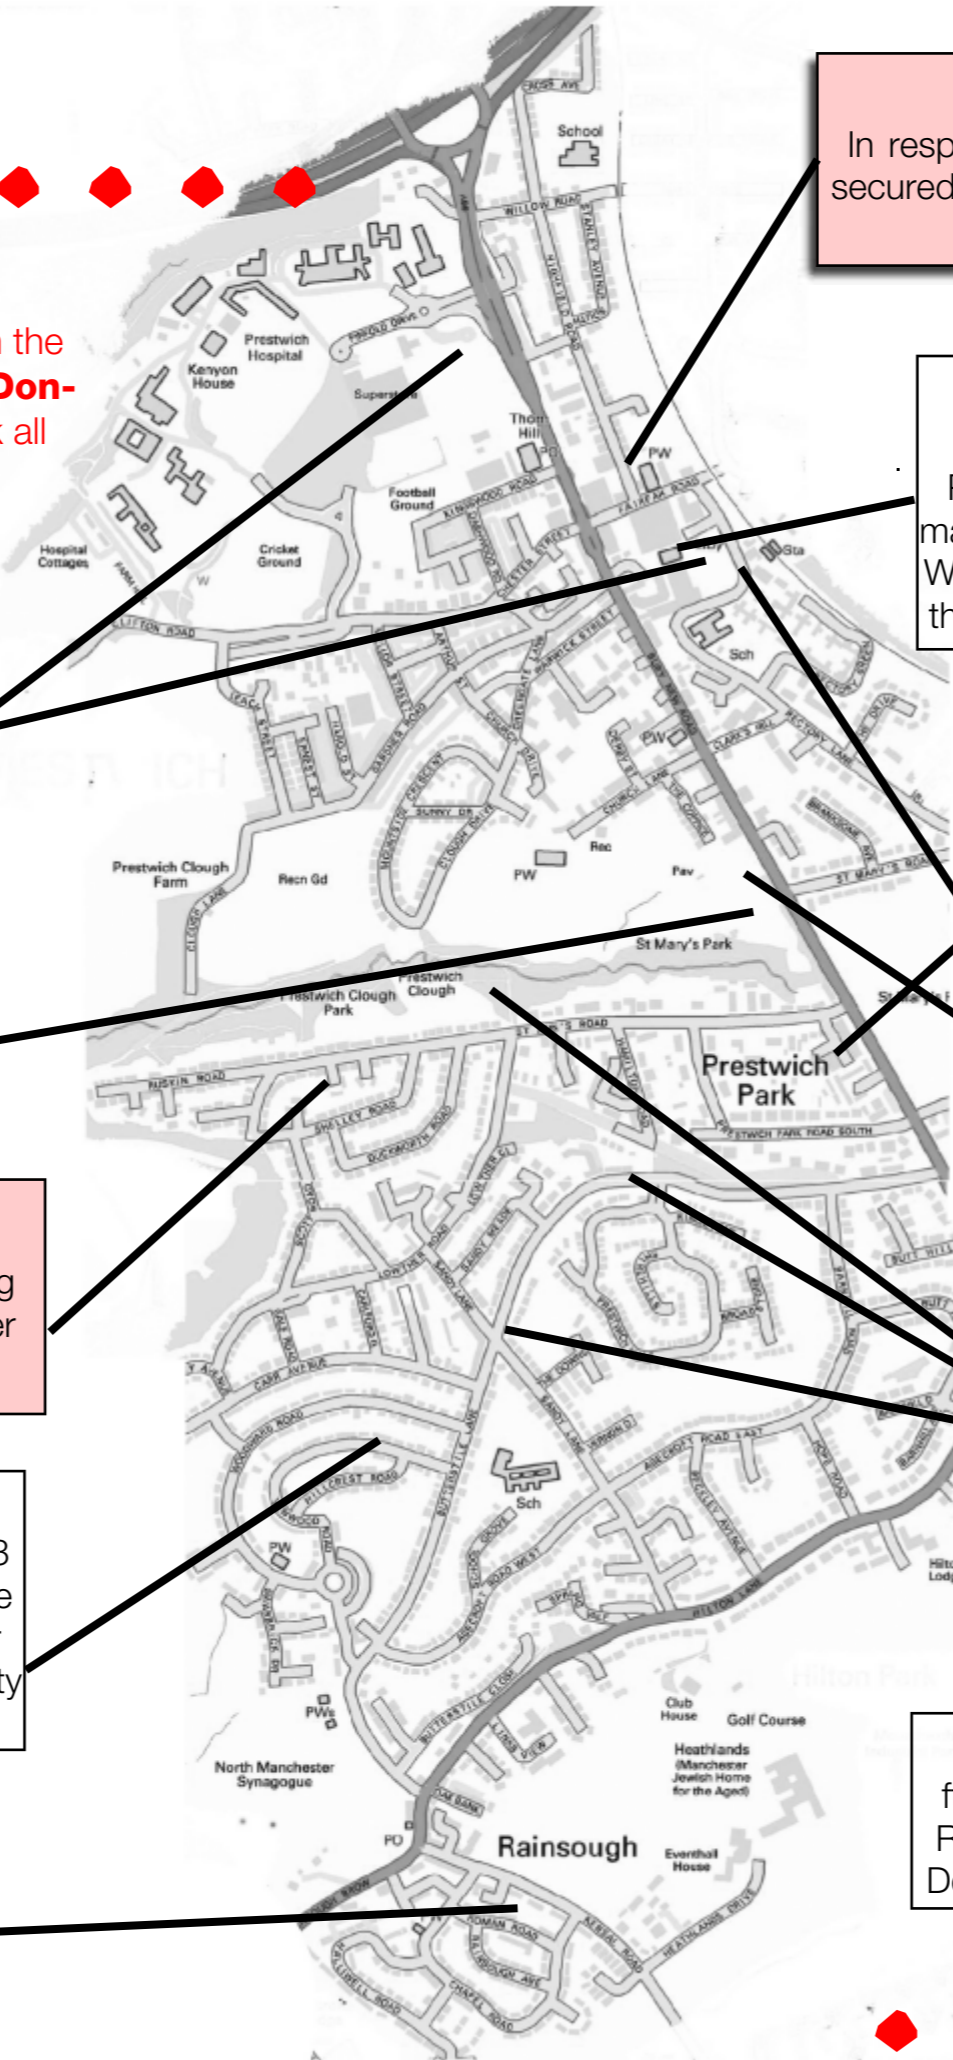

Highfield Road
In response to residents concerns we secured a 20mph zone and resident only parking

Longfield Centre
We've consulted on the future of Prestwich Village - now approved as material planning guidance by the Council. We've helped residents campaign to save the Longfield Suite from possible closure.

St Mary's Conservation Area:
Local Lib Dem Councillors have worked with residents on improvements to the Clough and Flower Park.

Prestwich Festival
Thousands of people took part in dozens of events like the Carnival, Clough Day, Farmers Market and Community Carol Service. The Festival will return again this year.

Graffiti
In response to problems across the ward, Lib Dems organised clean-up days and "Community Payback" volunteers to help clean up the mess

Hilton Lane Ends
After a long campaign the Hilton Lane / Bury New Road junction has now been made safer, whilst Lib Dems have introduced new safety features on Hilton